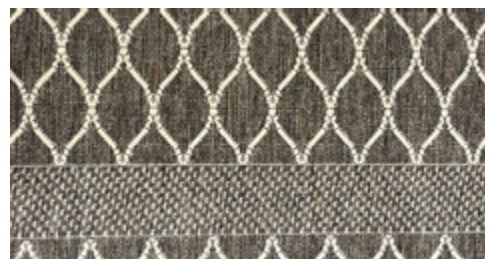

INSPIRANT
**CARREAU
BEAVER**
INSPIRING

CHEMINS / RUNNERS

BELMONT 27"

Belmont 02 Lead

Belmont 03 Blue

Belmont 34 Grey White

Belmont 97 Mocha

BENTLEY 27"

Bentley 3529 E

Bentley 786 Z

Bentley 2166 E

Bentley 2367 H

Bentley 2624 E

Bentley 6826 E

ENNEA 27" & 32"

Ennea 902.19 Black-Lead

Ennea 902.32 Brown Beige

Ennea 902.39 Grey

MOJAVE 27"

Mojave 02 Lead

Mojave 39 Grey

NEWTON 27"

Newton 39 Grey

Newton 02 Lead

ORBIT 27" & 32"

Orbit 02 Lead

Orbit 39 Grey

POLAR 27"

Polar 39 Grey

Polar 702 02 Lead

TAYLOR 27"

Taylor 08 Lead-Black