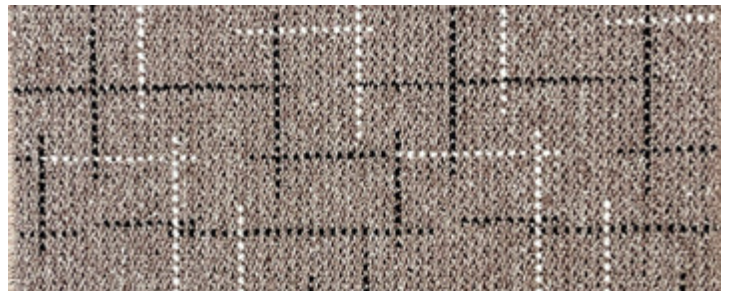

Ennea 902.32 Brown Beige

Ennea 902.39 Grey

MOJAVE 27"

Mojave 02 Lead

Mojave 39 Grey

NEWTON 27"

Newton 39 Grey

Newton 02 Lead

ORBIT 27" & 32"

Orbit 02 Lead

Orbit 39 Grey

POLAR 27"

Polar 39 Grey

Polar 702 02 Lead

TAYLOR 27"

Taylor 08 Lead-Black

Taylor 38 Grey-Black

Taylor 54 Lead Brown

Taylor 86 Mocha Black

TETOUAN 27"

Tetouan 39 Grey

Tetouan 02 Lead

Tetouan 08 Cream Black

ZIGGY 27" & 32"